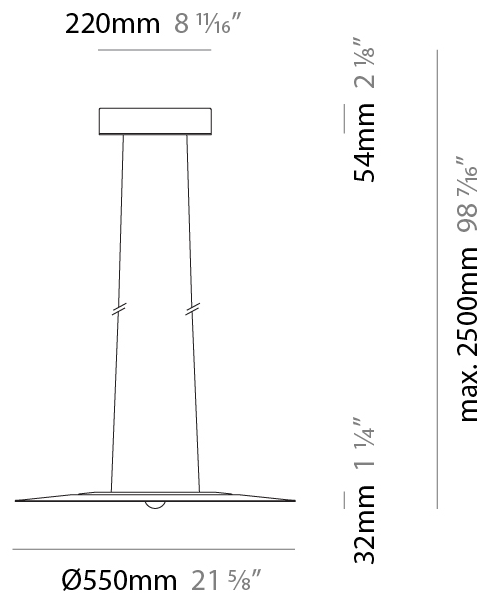

PROJECT	
TYPE	
SPECIFIER	
QUANTITY	
DATE	

PASSEPARTOUT SUSPENSION

D31022-

base number   Finish
Options

1. To build a product code in our configurator select the specify button on the base model # product page
2. To build a manual product code on this datasheet choose from the options listed below in blue font and add the suffix to the base model #

GENERAL

Series: Passepartout
Brand: Cini & Nils
Division: Design
Mounting Type: Suspension
Mounting Location: Ceiling
Subcategory: Pendant

PHYSICAL

Shape: Round
Diameter (mm): 550
Diameter (in): 21 ⁵/₈
Height (mm): 32
Height (in): 1 ¹/₄
Max. Overall Height (mm): 2500
Max. Overall Height (in): 98 ⁷/₁₆
Light Distribution: Direct / Indirect
Weight (kg): 6.3
Weight (lbs): 5.07
Fixture Finish: MWH / MBK / PCH / PGO / MSI / MGD
Fixture Material: Aluminum

ELECTRICAL

Lamp Type: LED
Input Wattage (W): 29
Total Output Wattage (W): 12.6 (Dir) / 14.9 (Ind)
Dimming: Tri-Mode (Non-Dimming and Phase Dimming (120Vac only) and 0-10V Dimming)
Driver Included: Yes
Driver Location: Integrated
Driver Type: Constant Current - Universal
Driver Class: Class 1
Input Voltage (V): 120 - 277
Constant Current (MA): 350

LED

Number of LEDs: 2
Color Temperature (°K): 2800
Nominal Lumen (lm): 2800
CRI: >90 CRI
Lamp Life (hrs): 50000

OPTICAL

RATINGS AND CERTIFICATIONS

Certified By: Certified for North American Standards
IP rating: IP20