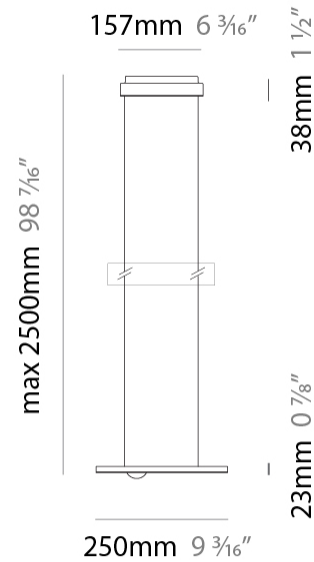

PASSEPARTOUT SUSPENSION

D31024-

base number _____
Finish _____
Options _____

1. To build a product code in our configurator select the specify button on the base model # product page
2. To build a manual product code on this datasheet choose from the options listed below in blue font and add the suffix to the base model #

GENERAL

Series: Passepartout
Brand: Cini & Nils
Division: Design
Mounting Type: Suspension
Mounting Location: Ceiling
Subcategory: Pendant

PHYSICAL

Shape: Round
Diameter (mm): 250
Diameter (in): 9 7/8
Height (mm): 23
Depth (mm): 23
Height (in): 7/8
Depth (in): 7/8
Max. Overall Height (mm): 2500
Max. Overall Height (in): 98 7/16
Light Distribution: Direct / Indirect
Weight (kg): 2
Weight (lbs): 4.4
Fixture Finish: MBK / MWH / PCH / PGO
Fixture Material: Aluminum

ELECTRICAL

Lamp Type: LED
Total Output Wattage (W): 9 (Dir) / 10 (Ind)
Dimming: Tri-Mode (Non-Dimming and Phase Dimming (120Vac only) and 0-10V Dimming)
Driver Included: Yes
Driver Location: Integrated
Driver Type: Constant Current - Universal
Driver Class: Class 2
Input Voltage (V): 120 - 277
Constant Current (MA): 500

LED

Number of LEDs: 3
Color Temperature (°K): 2800
Nominal Lumen (lm): 2200
CRI: >90 CRI
Lamp Life (hrs): 50000

OPTICAL

RATINGS AND CERTIFICATIONS

Certified By: Certified for North American Standards
IP rating: IP20